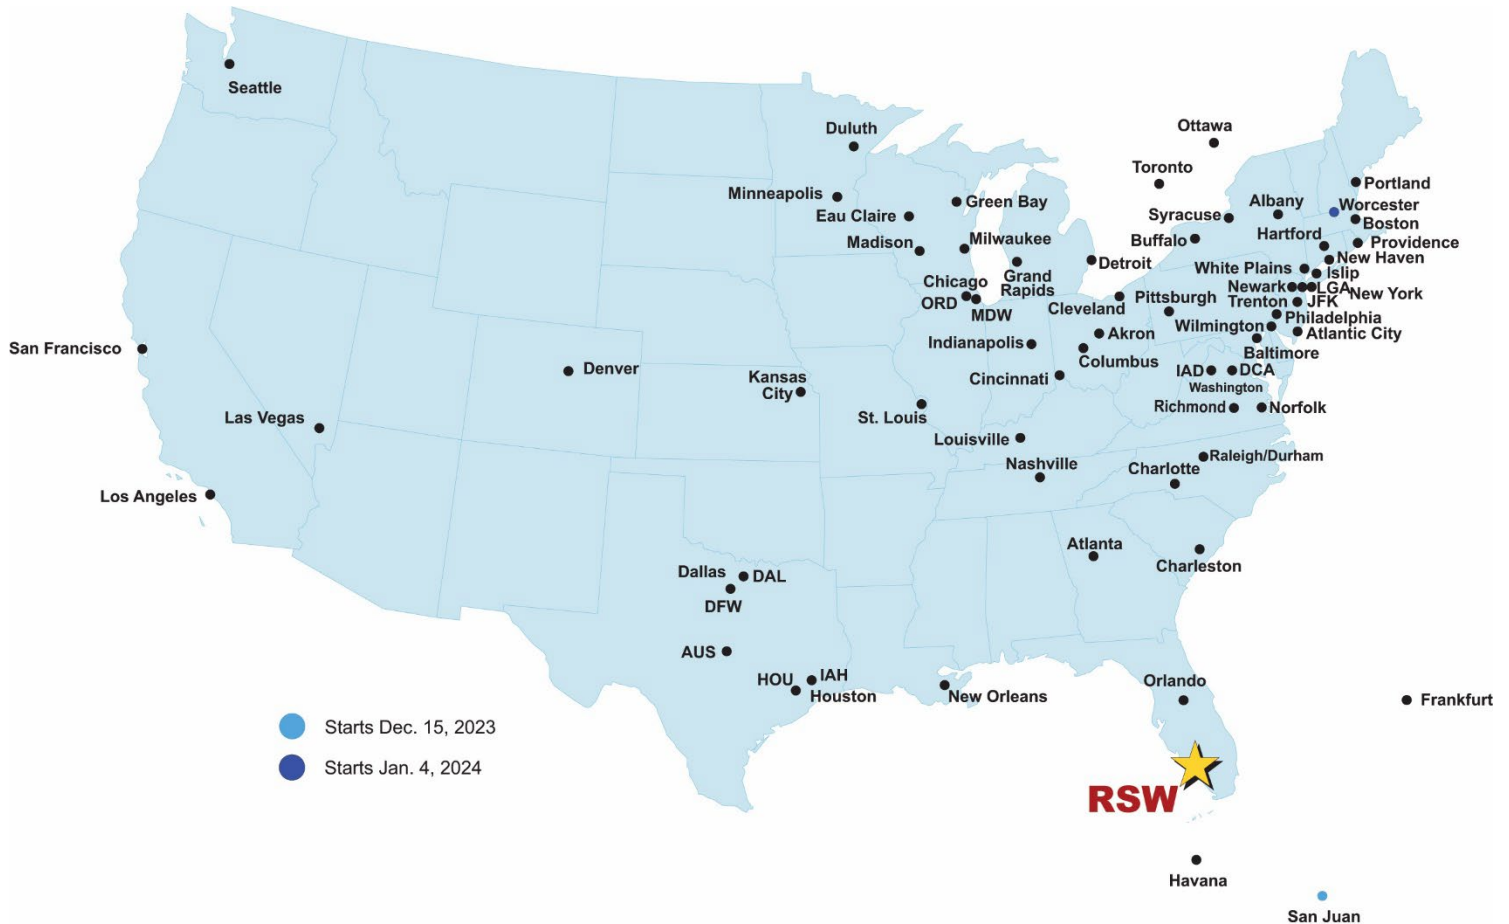

Air Service Update

December 2023

RSW provides nonstop service to 64 destinations by 16 air carriers

New Flights

Breeze Airways

- NEW! Akron-Canton (CAK)
- NEW! Columbus (CMH)
- NEW! Louisville (SDF)
- NEW! New Orleans (MSY)
- NEW! Norfolk (ORF)
- NEW! Pittsburgh (PIT)
- NEW! Portland, Maine (PWM)
- NEW! Raleigh-Durham (RDU)
- NEW! Richmond (RIC)
- NEW! Syracuse (SYR)

Current Nonstop Destinations by Airport

DOMESTIC NONSTOP DESTINATIONS

1. Akron-Canton (CAK)-Breeze
2. Albany (ALB)-Southwest
3. Atlanta (ATL)-Delta, Southwest, Spirit
4. Atlantic City (ACY)-Spirit
5. Austin (AUS)-American
6. Baltimore/Washington (BWI)-Southwest
7. Boston (BOS)-Delta, JetBlue, Spirit
8. Buffalo (BUF)-Frontier, Southwest
9. Charleston (CHS)-Breeze, Spirit
10. Charlotte (CLT)-American
11. Chicago-Midway (MDW)-Southwest
12. Chicago-O'Hare (ORD)-American, Southwest, Spirit, United
13. Cincinnati (CVG)-Delta, Frontier
14. Cleveland (CLE)-Frontier, Southwest, United
15. Columbus (CMH)-Breeze, Southwest
16. Dallas-Fort Worth (DFW)-American
17. Dallas-Love (DAL)-Southwest
18. Denver (DEN)-Frontier, Southwest, United
19. Detroit (DTW)-Delta, Frontier, Spirit
20. Duluth (DLH)-Sun Country
21. Eau Claire, WI (EAU)-Sun Country
22. Grand Rapids (GRR)-Frontier, Southwest
23. Green Bay (GRB)-Sun Country
24. Hartford (BDL)-Breeze, JetBlue, Southwest
25. Houston-Hobby (HOU)-Southwest
26. Houston-Intercontinental (IAH)-United
27. Indianapolis (IND)-Southwest, Spirit
28. Islip-Long Island (ISP)-Frontier
29. Kansas City (MCI)-Southwest
30. Las Vegas (LAS)-Breeze
31. Los Angeles (LAX)-Alaska, United
32. Louisville (SDF)-Breeze, Southwest
33. Madison (MSN)-Sun Country
34. Milwaukee (MKE)-Frontier, Southwest, Spirit, Sun Country

INTERNATIONAL NONSTOP DESTINATIONS

61. Frankfurt, Germany (FRA)-Discover
62. Havana, Cuba (HAV)-Cubazul
63. Ottawa, Canada (YOW)-WestJet
64. Toronto, Canada (YYZ)-Air Canada/Rouge, Lynx, Porter, WestJet