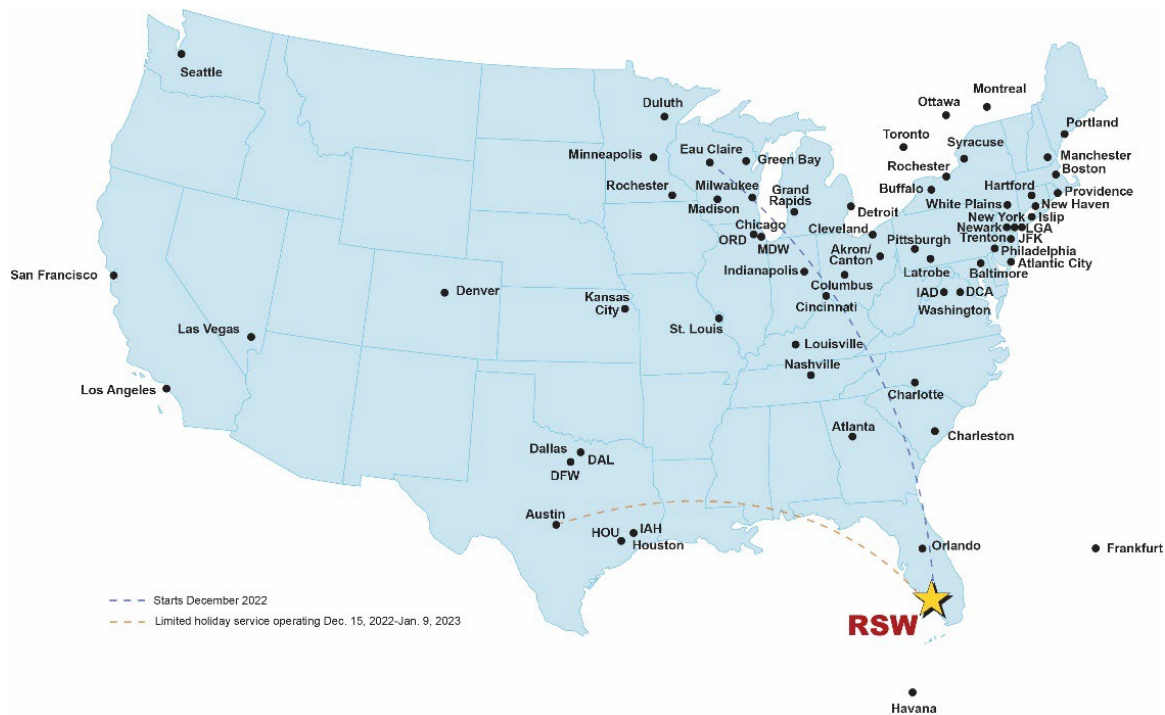

Air Service Update

August 2022

RSW provides nonstop service to 63 destinations by 14 air carriers

New Flights

Alaska

- Seattle (SEA)-Weekly, Now year-round!

American

- Austin, TX (AUS)-Daily, limited holiday service Dec.15, 2022-Jan. 9, 2023

Breeze Airways

- Charleston, SC (CHS)-Weekly, year-round service
- Las Vegas, NV (LAS)-Weekly, year-round service

Sun Country Airlines

- Eau Claire, WI (EAU)-Weekly, starting December 2022

Current Nonstop Destinations by Airport

DOMESTIC NONSTOP DESTINATIONS

1. Akron/Canton (CAK)-Spirit
2. Albany (ALB)-Southwest
3. Atlanta (ATL)-Delta, Southwest
4. Atlantic City (ACY)-Spirit
5. Austin (AUS)-American
6. Baltimore/Washington (BWI)-Southwest
7. Boston (BOS)-Delta, JetBlue, Spirit
8. Buffalo (BUF)-Frontier, Southwest
9. Charleston (CHS)-Breeze
10. Charlotte (CLT)-American
11. Chicago-Midway (MDW)-Southwest
12. Chicago-O'Hare (ORD)-American, Southwest, Spirit, United
13. Cincinnati (CVG)-Delta, Frontier, Southwest
14. Cleveland (CLE)-Frontier, JetBlue, Southwest, Spirit, United
15. Columbus (CMH)-Southwest, Spirit, United
16. Dallas-Fort Worth (DFW)-American
17. Dallas-Love (DAL)-Southwest
18. Denver (DEN)-Frontier, Southwest, United
19. Detroit (DTW)-Delta, Spirit
20. Duluth, MN (DLH)-Sun Country
21. Eau Claire, WI (EAU)-Sun Country
22. Grand Rapids (GRR)-Frontier, Southwest
23. Green Bay (GRB)-Sun Country
24. Hartford (BDL)-JetBlue, Southwest, Spirit
25. Houston-Hobby (HOU)-Southwest
26. Houston-Intercontinental (IAH)-United
27. Indianapolis (IND)-Frontier, Southwest, Spirit, United

INTERNATIONAL NONSTOP DESTINATIONS

59. Frankfurt, Germany (FRA)-Eurowings Discover
60. Havana, Cuba (HAV)-Cubazul
61. Montreal, Canada (YUL)-Air Canada/Rouge
62. Ottawa, Canada (YOW)-WestJet
63. Toronto, Canada (YYZ)-Air Canada/Rouge, WestJet