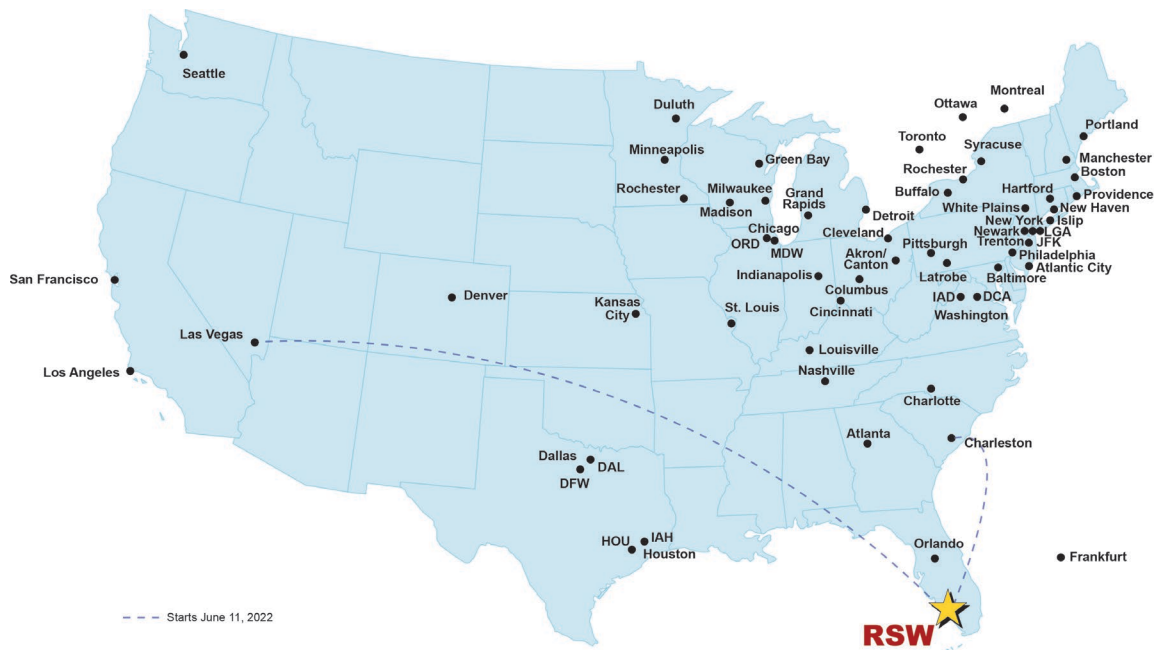

Air Service Update

May 2022

RSW provides nonstop service to 60 destinations by 14 air carriers

New Airline & City

Breeze Airways

- **NEW!** Charleston, SC (CHS)-Weekly, year-round service starts June 11
- **NEW!** Las Vegas, NV (LAS)-Weekly, year-round service starts June 11

1. Akron/Canton (CAK)-Spirit
2. Albany (ALB)-Southwest
3. Atlanta (ATL)-Delta, Southwest
4. Atlantic City (ACY)-Spirit
5. Baltimore/Washington (BWI)-Southwest
6. Boston (BOS)-Delta, JetBlue, Spirit
7. Buffalo (BUF)-Frontier, Southwest
8. Charleston (CHS)-Breeze
9. Charlotte (CLT)-American
10. Chicago-Midway (MDW)-Southwest
11. Chicago-O'Hare (ORD)-American, Southwest, Spirit, United
12. Cincinnati (CVG)-Delta, Frontier, Southwest

INTERNATIONAL NONSTOP DESTINATIONS

57. Toronto, Canada (YYZ)-Air Canada/Rouge, WestJet
58. Montreal, Canada (YUL)-Air Canada/Rouge
59. Frankfurt, Germany (FRA)-Eurowings Discover
60. Ottawa, Canada (YOW)-WestJet

Nonstop Destinations by Airline

DOMESTIC AIRLINES

Alaska Airlines (AS)

- Seattle (SEA)-Now year-round!

American Airlines (AA)

- Charlotte (CLT)
- Chicago-O'Hare (ORD)
- Dallas/Fort Worth (DFW)
- Philadelphia (PHL)
- Washington, D.C.-Reagan National (DCA)