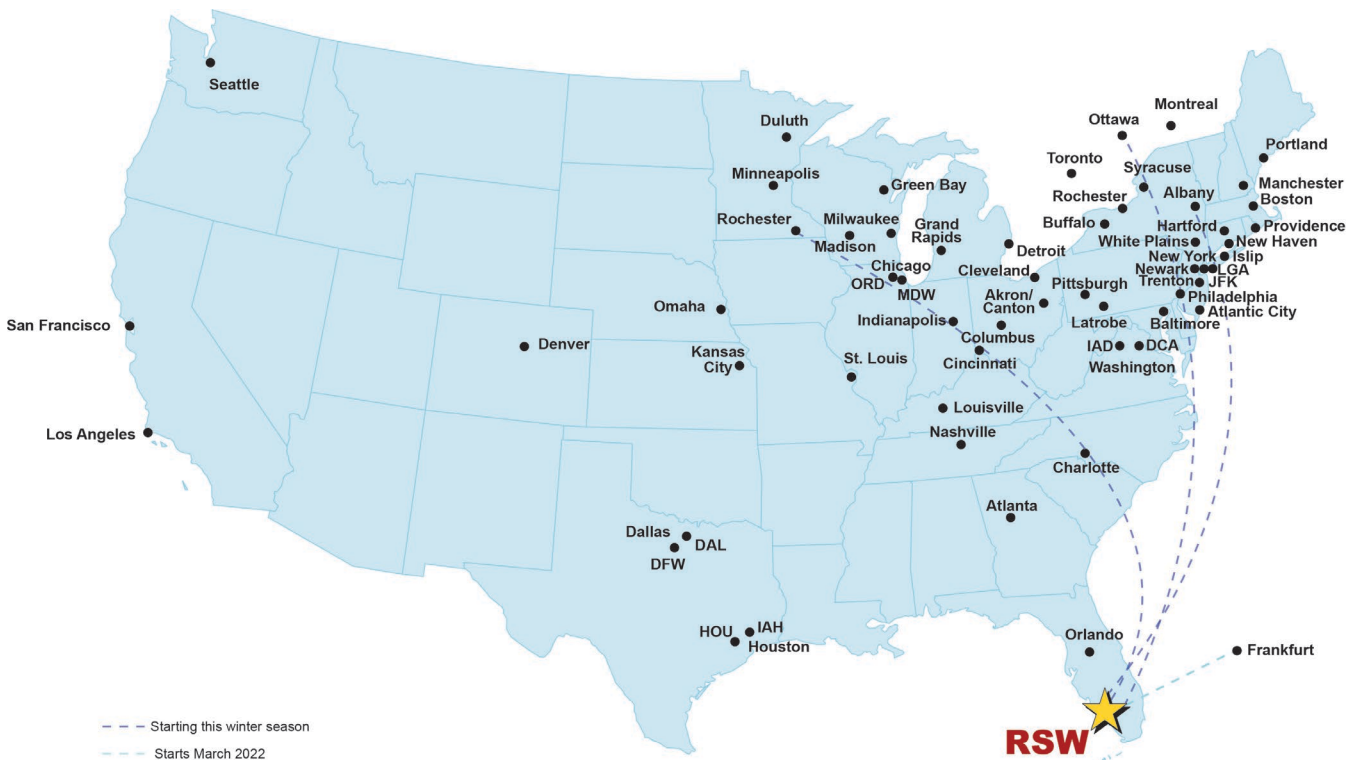

Air Service Update

January 2022

RSW provides nonstop service to 58 destinations by 14 air carriers

New Airline & City

Eurowings Discover

- **NEW!** Frankfurt, Germany (FRA)-Weekly, year-round service starts March 28, 2022

INTERNATIONAL NONSTOP DESTINATIONS

55. Toronto (YYZ)-Air Canada, WestJet
56. Montreal (YUL)-Air Canada, Air Transat
57. Frankfurt (FRA)-Eurowings Discover
58. Ottawa (YOW)-WestJet

Nonstop Destinations by Airline

Spirit Airlines (NK)

- Akron/Canton (CAK)-Seasonal
- Atlantic City (ACY)
- Boston (BOS)-Seasonal
- Chicago-O'Hare (ORD)
- Cleveland (CLE)
- Columbus (CMH)
- Detroit (DTW)
- Hartford (BDL)-Seasonal
- Indianapolis (IND)

- Kansas City (MCI)
- Latrobe (LBE)-Seasonal
- Louisville (SDF)-New! Seasonal
- Manchester (MHT)-New! Seasonal
- Milwaukee (MKE)-New! Seasonal
- Newark (EWR)-Seasonal
- Philadelphia (PHL)
- Pittsburgh (PIT)
- St. Louis (STL)-New! Seasonal