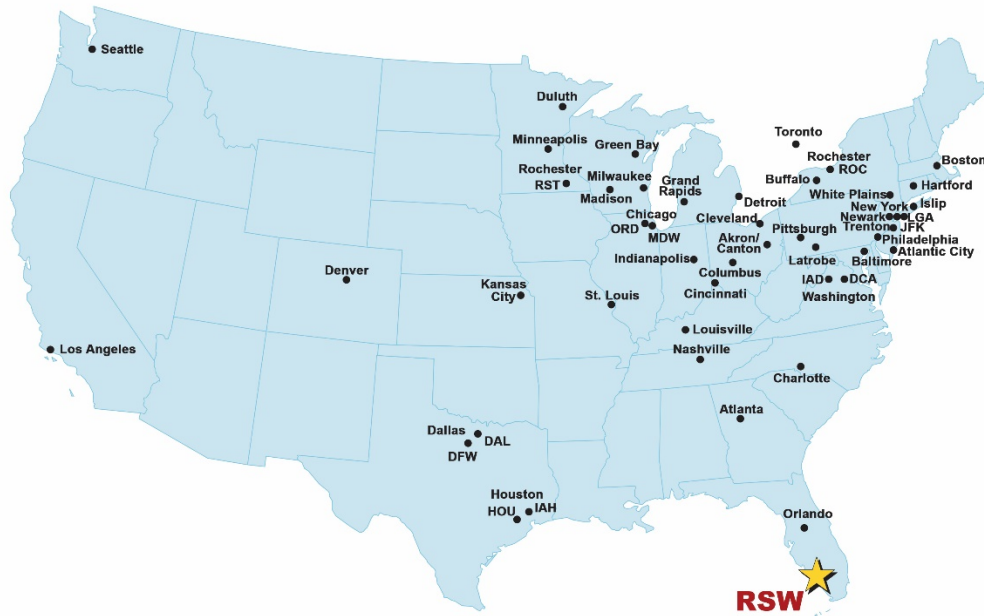

# Air Service Update

May 2021

RSW provides nonstop service to 51 destinations by 11 air carriers

## Nonstop Destinations by Airline

#### **Spirit Airlines (NK)**

- Akron/Canton (CAK)-seasonal
- Atlantic City (ACY)
- Boston (BOS)
- Chicago-O'Hare (ORD)
- Cleveland (CLE)
- Columbus (CMH)
- Detroit (DTW)
- Hartford (BDL)
- Indianapolis (IND)

- Kansas City (MCI)-New! Seasonal, starts June 10
- Latrobe (LBE)-seasonal
- Newark (EWR)
- Philadelphia (PHL)
- Pittsburgh (PIT)

**Sun Country Airlines (SY)**

- Duluth, MN (DLH)-New! Seasonal, starts Dec. 17
- Green Bay (GRB)-New! Seasonal, starts Dec. 16
- Madison (MSN)-seasonal
- Milwaukee (MKE)-New! Seasonal, starts Dec. 15
- Minneapolis/St. Paul (MSP)
- Rochester, MN (RST)-New! Seasonal, starts. Feb. 3, 2022
- St. Louis (STL)