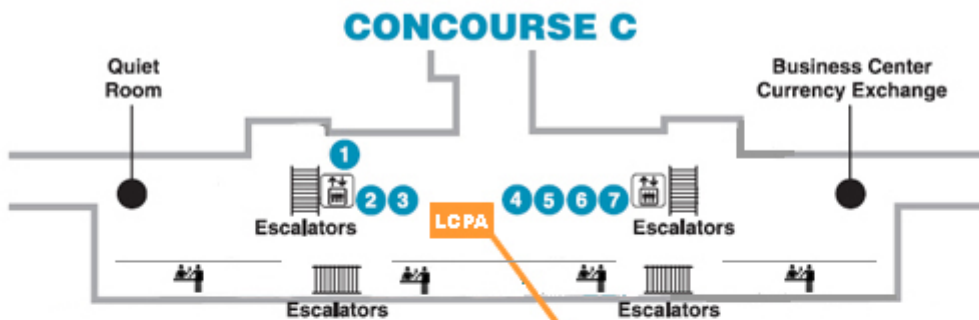

SOUTHWEST FLORIDA INTERNATIONAL AIRPORT

Take Ben Hill Griffin Parkway/Treeline Avenue Extension (east of I-75) between Daniels Parkway (Exit 131) and Alico Road (exit 128). Turn east onto Terminal Access Road. As you enter the terminal, pass the ticket counters and proceed towards Concourse C. Look for a set of elevators, across from the entrance to Concourse C, between the PGA TOUR Shop and Chili's Restaurant. Take the elevator to the third level and the receptionist will assist you.

MAIN TERMINAL

- 1 Starbucks
- 2 Chili's to go
- 3 Chili's
- 4 PGA TOUR Shop
- 5 Brighton Collectibles
- 6 Tropical Expressions
- 7 Coastal News