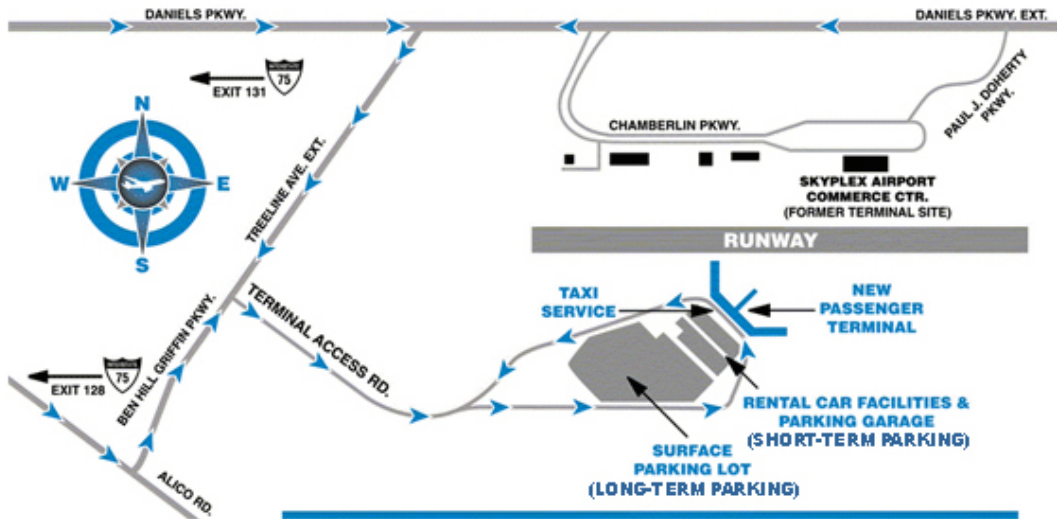

SOUTHWEST FLORIDA INTERNATIONAL AIRPORT

Take Ben Hill Griffin Parkway/Treeline Avenue Extension (east of I-75) between Daniels Parkway (Exit 131) and Alico Road (exit 128). Turn east onto Terminal Access Road. As you enter the terminal, pass the ticket counters and proceed towards Concourse C. Look for a set of elevators, across from the entrance to Concourse C, between the PGA TOUR Shop and Chili's Restaurant. Take the elevator to the third level and the receptionist will assist you.

MAIN TERMINAL

- 1 Starbucks
- 2 Chili's to go
- 3 Chili's
- 4 PGA TOUR Shop
- 5 Brighton Collectibles
- 6 Tropical Expressions
- 7 Coastal News